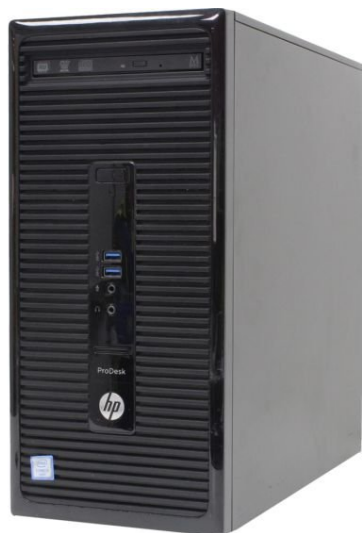

PC HP STANDALONE G400 DUAL CORE-4GB+1TB HDD W10P

[Read More](#)

SKU: HP-G400-I3

Price: ~~300,000.00 Kz~~ Original price was:
300,000.00 Kz. 270,000.00 Kz Current price is:
270,000.00 Kz. C/IVA

Categories: [PC -Desktop Stand-alone](#)

Product Description