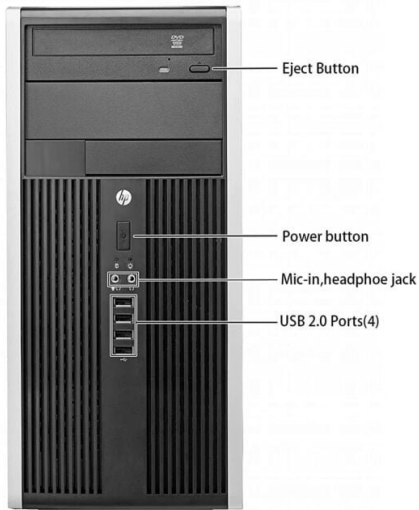

HP Compaq 6300 Pro Tower intel core i5 3470 3.2GHz 4GB 500GB DVDRW Windows 10 Pro

[Read More](#)

SKU: NI-761

Price:

Categories: [PC -Desktop Stand-alone](#)

We recommend Windows

Product Description

HP Compaq 6300 Pro Tower intel core i5 3470 3.2GHz 4GB 500GB DVDRW Windows 10 Pro (RENEWED)