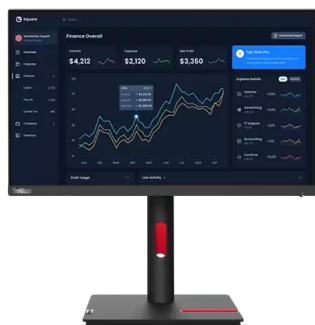

MONITOR 21.5' LENOVO T22i-30 VGA/HDMI 2.0/DP 1.4

[Read More](#)

SKU: 63B0MAT6EU

Price: 203,000.00 Kz C/IVA

Categories: [Monitors](#)

Product Description

PERFORMANCE

Display Size	21.5"
View Area	476.1x267.8 mm
Panel	In-Plane Switching
Backlight	WLED
Aspect Ratio	16:9
Resolution	1920x1080
Pixel Pitch	0.248x0.248 mm
Dot / Pixel Per Inch	102 dpi
View Angle (H / V)	178° / 178°
Response Time	4ms (Extreme mode) / 6ms (Typical mode) / 14ms (Off mode)
Color Support	16.7 Million
Refresh Rate	60Hz
Brightness	250 cd/m ²
Contrast Ratio	1000:1
Color Gamut	99% sRGB
Screen Surface Treatment	Anti-glare
Curvature	None

Camera None

Microphone None

Speakers None

Power Consumption
(Typical /
Maximum) 15W / 48W

Power Adapter Integrated

Touchscreen None

Smart System None

DESIGN

Stand Tilt, Swivel, Pivot, Height Adjust Stand

Case Color Raven Black

Side Bezel Width 2.0 mm

Mounting Supports VESA mount 100mm

ThinkCentre M
Series Support Tiny Support

Dimensions
(WxDxH)

- Lowest Position|498.3 x 194.7 x 332.4 mm (19.62 x 7.67 x 13.09 inches)
- Highest Position|498.3 x 194.7 x 487.4 mm (19.62 x 7.67 x 19.19 inches)
- Head Only|489.3 x 46.4 x 294.7 mm (19.26 x 1.83 x 11.60 inches)

Packaging
Dimensions
(WxDxH) 563 x 144 x 414 mm (22.17 x 5.67 x 16.30 inches)

Weight

- Monitor With Stand|4.9 kg (10.8 lbs)
- Monitor Head Only|3.0 kg (6.61 lbs)

Packaging Weight 6.8 kg (14.99 lbs)

CONNECTIVITY