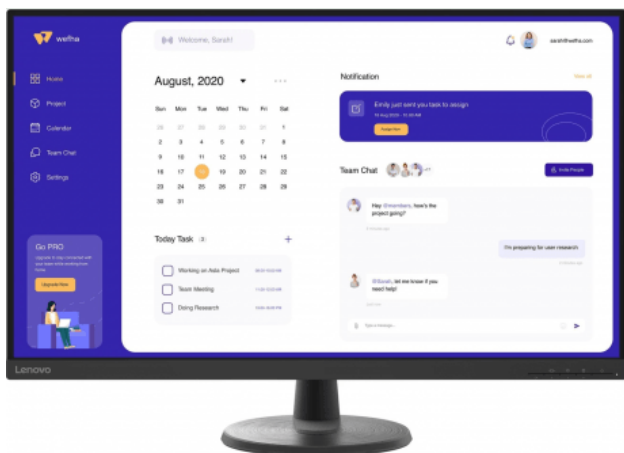

MONITOR 31.5' LENOVO C32u-40 UHD VGA/HDMI/DP/5MS

Monitor LENOVO ThinkVision C32u-40 31.5 VA UHD
4ms HDMI DP

[Read More](#)

SKU: 63DAGAT2EU

Price: 445,000.00 Kz C/IVA

Categories: [Monitors](#)

Product Description

PERFORMANCE

Display Size	31.5"
View Area	697.3x392.2 mm
Panel	Vertical Alignment
Backlight	WLED
Aspect Ratio	16:9
Resolution	3840x2160
Pixel Pitch	0.181x0.181 mm
Dot / Pixel Per Inch	139.9 dpi
View Angle (H / V)	178° / 178°
Response Time	4ms (Level 4) / 5ms (Level 3) / 6ms (Level 2) / 8ms (Level 1)
Color Support	16.7 Million
Refresh Rate	60Hz
Brightness	250 cd/m ²
Contrast Ratio	3000:1
Color Gamut	72% NTSC
Screen Surface Treatment	Anti-glare
Curvature	None

Camera	None
Microphone	None
Speakers	None
Power Consumption (Typical / Maximum)	34W / 60W
Power Adapter	Integrated
Touchscreen	None
Smart System	None
DESIGN	
Stand	Tilt Stand
Case Color	Raven Black
Side Bezel Width	2.0 mm
Dimensions with Stand (HxWxD)	502.8x714.1x225.2 mm / 19.80x28.11x8.87 inches
Weight (Including Stand)	6.3 kg / 13.9 lbs.
Mounting	Supports VESA mount 100mm
ThinkCentre M Series Support	None
CONNECTIVITY	
USB Port	None
Video Connector	2x HDMI® 2.0, 1x DP 1.2
Network Connectivity	None
SERVICE	
Base Warranty	3-year
CERTIFICATIONS	
Environmental Certification	RoHS
Ergonomic Certification	TÜV Rheinland® Flicker Free, TÜV Rheinland Eye Comfort
Sync Technology	None
SOFTWARE	
Operating System	Support Windows® 10, Windows 11
ACCESSORIES	
Video Cables	HDMI® cable
